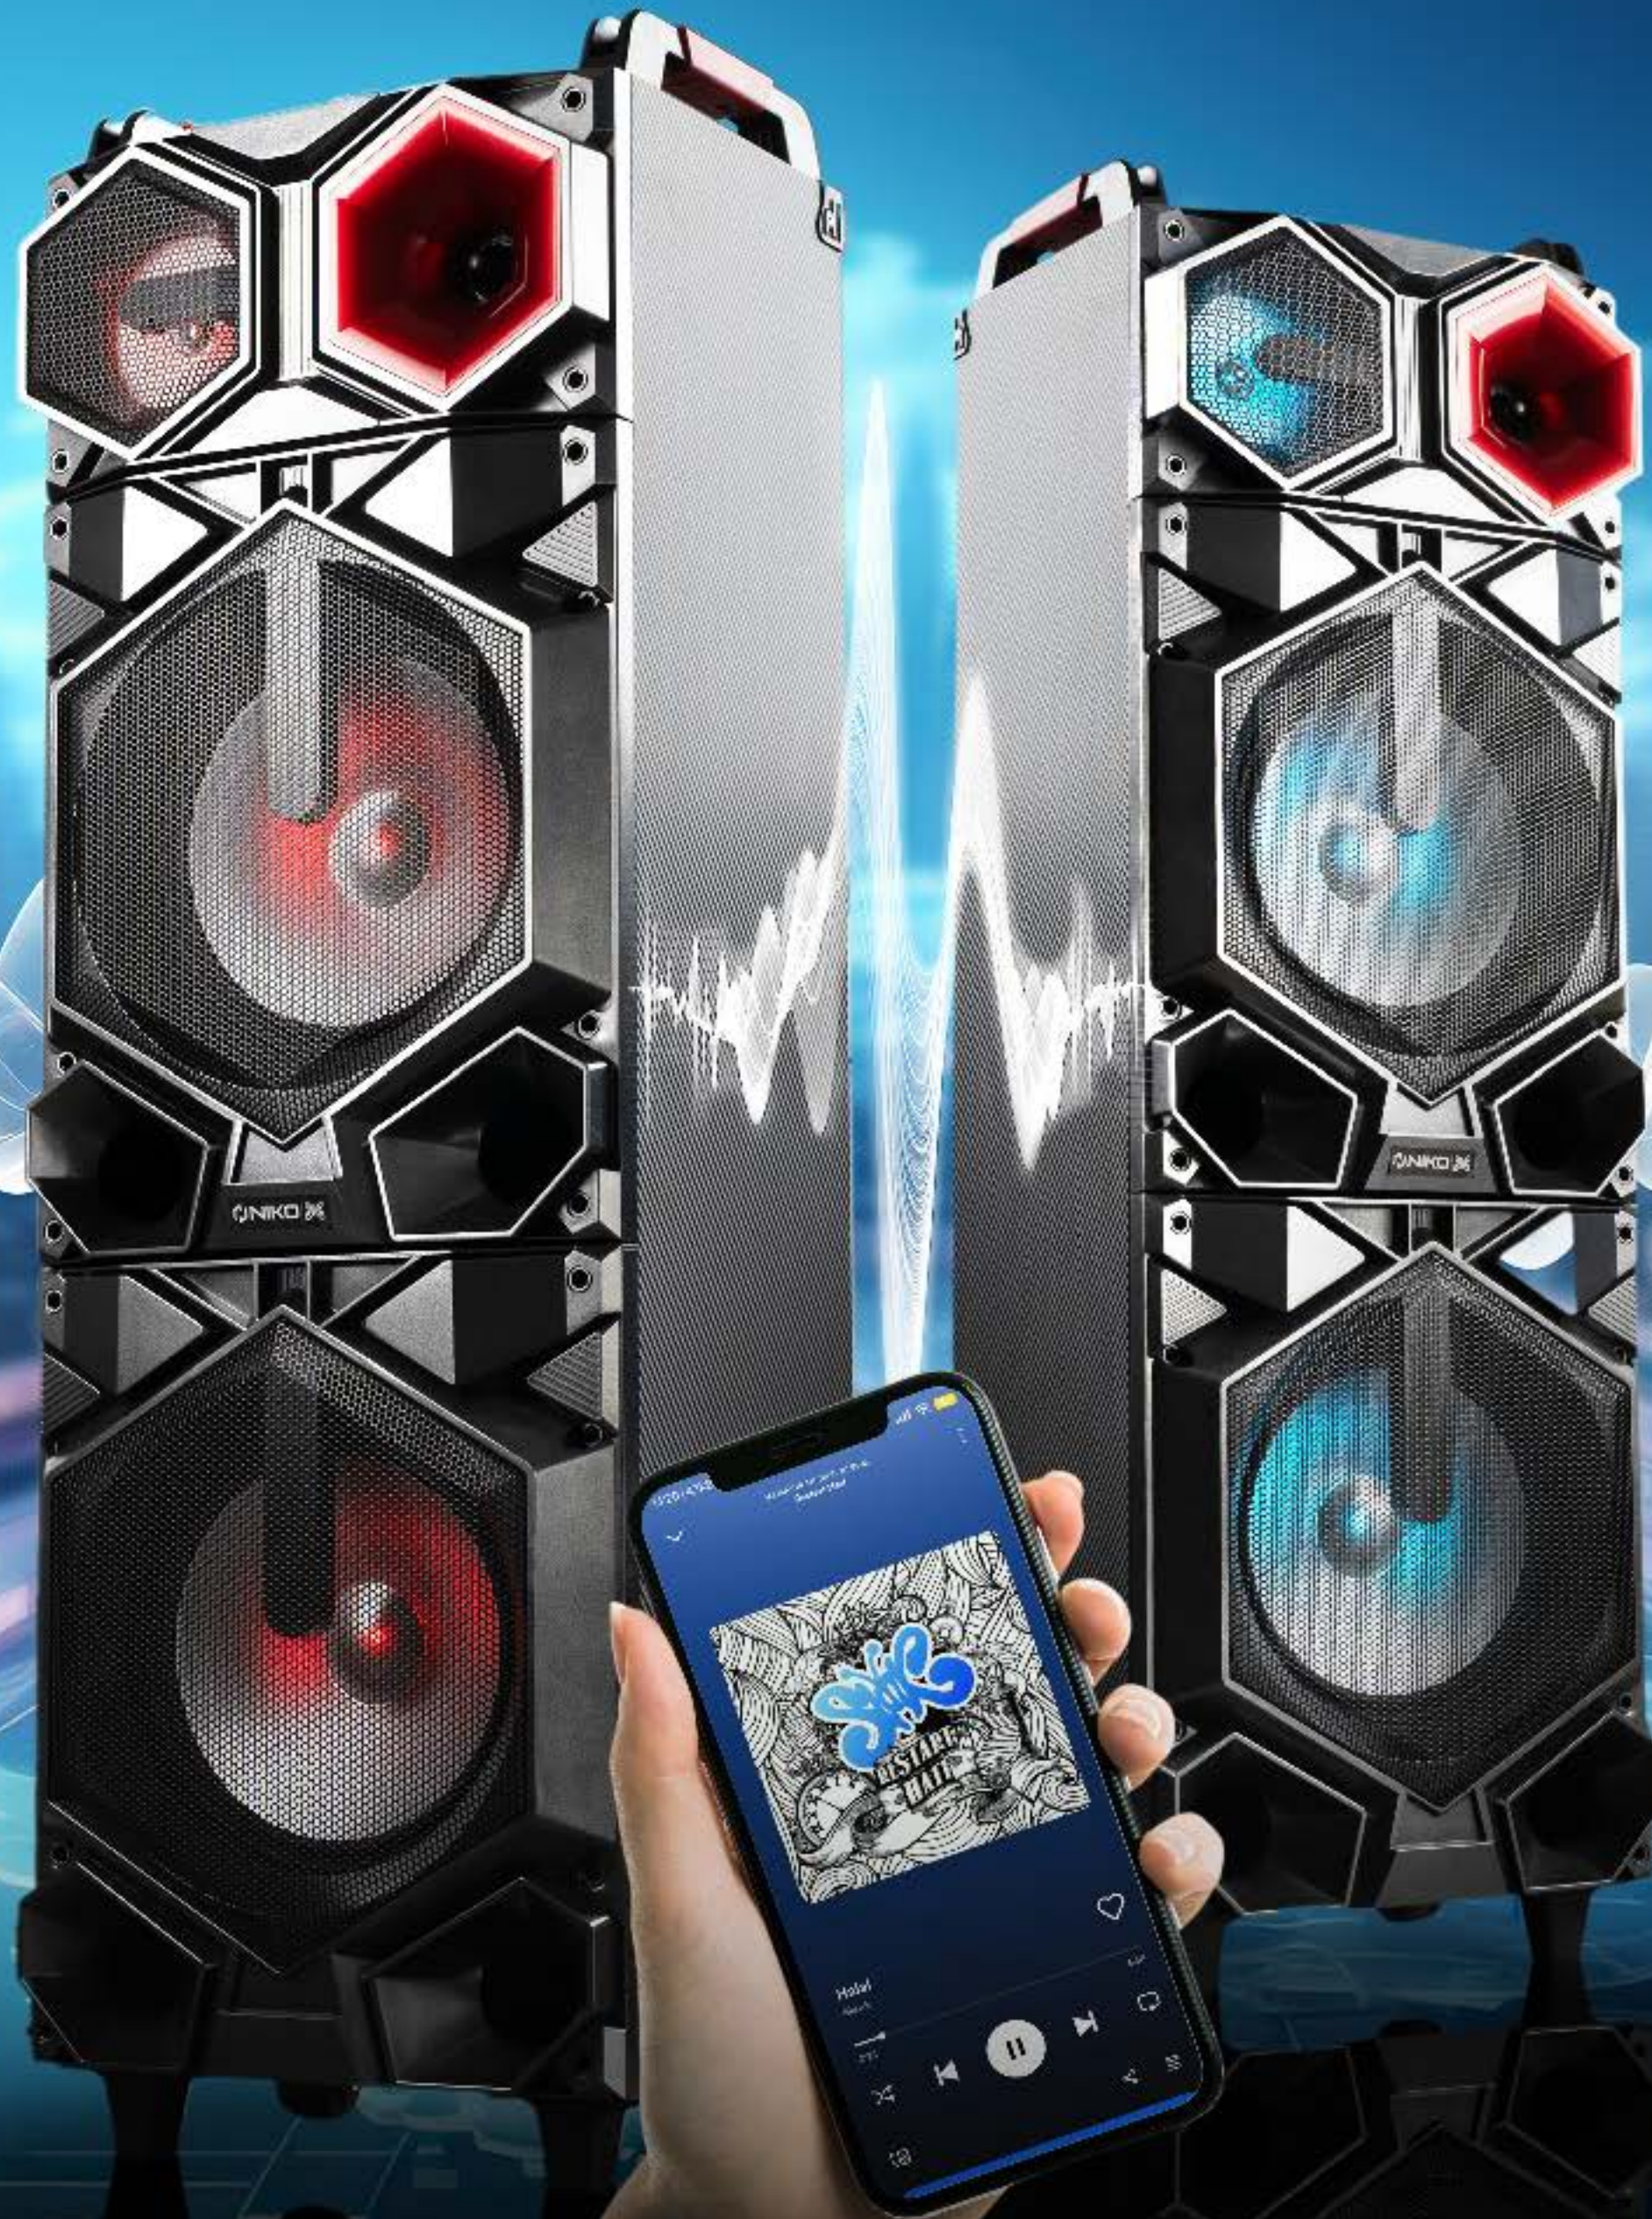

TRUE WIRELESS SPEAKER

Double the stereo, double the fun. Envelope the entire room with great music using our True Wireless Stereo feature.