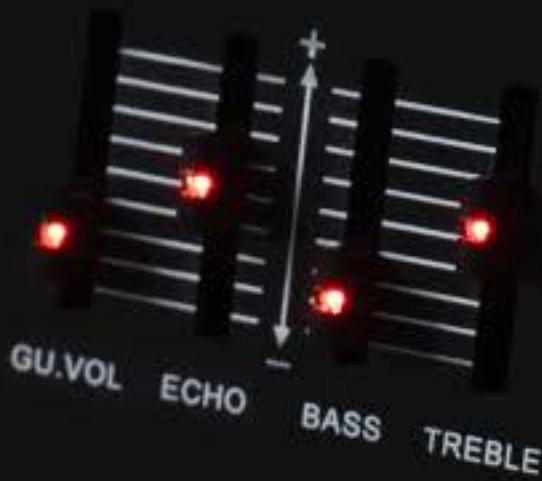

THE FUTURE
SPEAKER

PT1202

TROLLEY SPEAKER

NIKO 

PT 1202

Experience more than just sound with our speaker, your gateway to a world of innovation.

Equalizer Control

LED Display

PLUG-IN

Multi Purpose Control Panel

USB and TF Card

Accessibility

Perfect for every moment

NEW GEN PAIRING
Bluetooth 5.0

GUITAR INPUT
& Guitar Volume Control

MICS INCLUDED
2 Mics Wireless

Singing & Playing Guitar Together

POWERFULL BASS
12" Trolley

PLAYBACK MODE
AUX, USB, TF Card

TROLLEY
Travel Everywhere

Exercises Activity

MAXIMIZE VOICE
Microphone Priority

CONTROL FROM AFAR
Remote Control

CONTROL PANEL
Treble, Bass Control