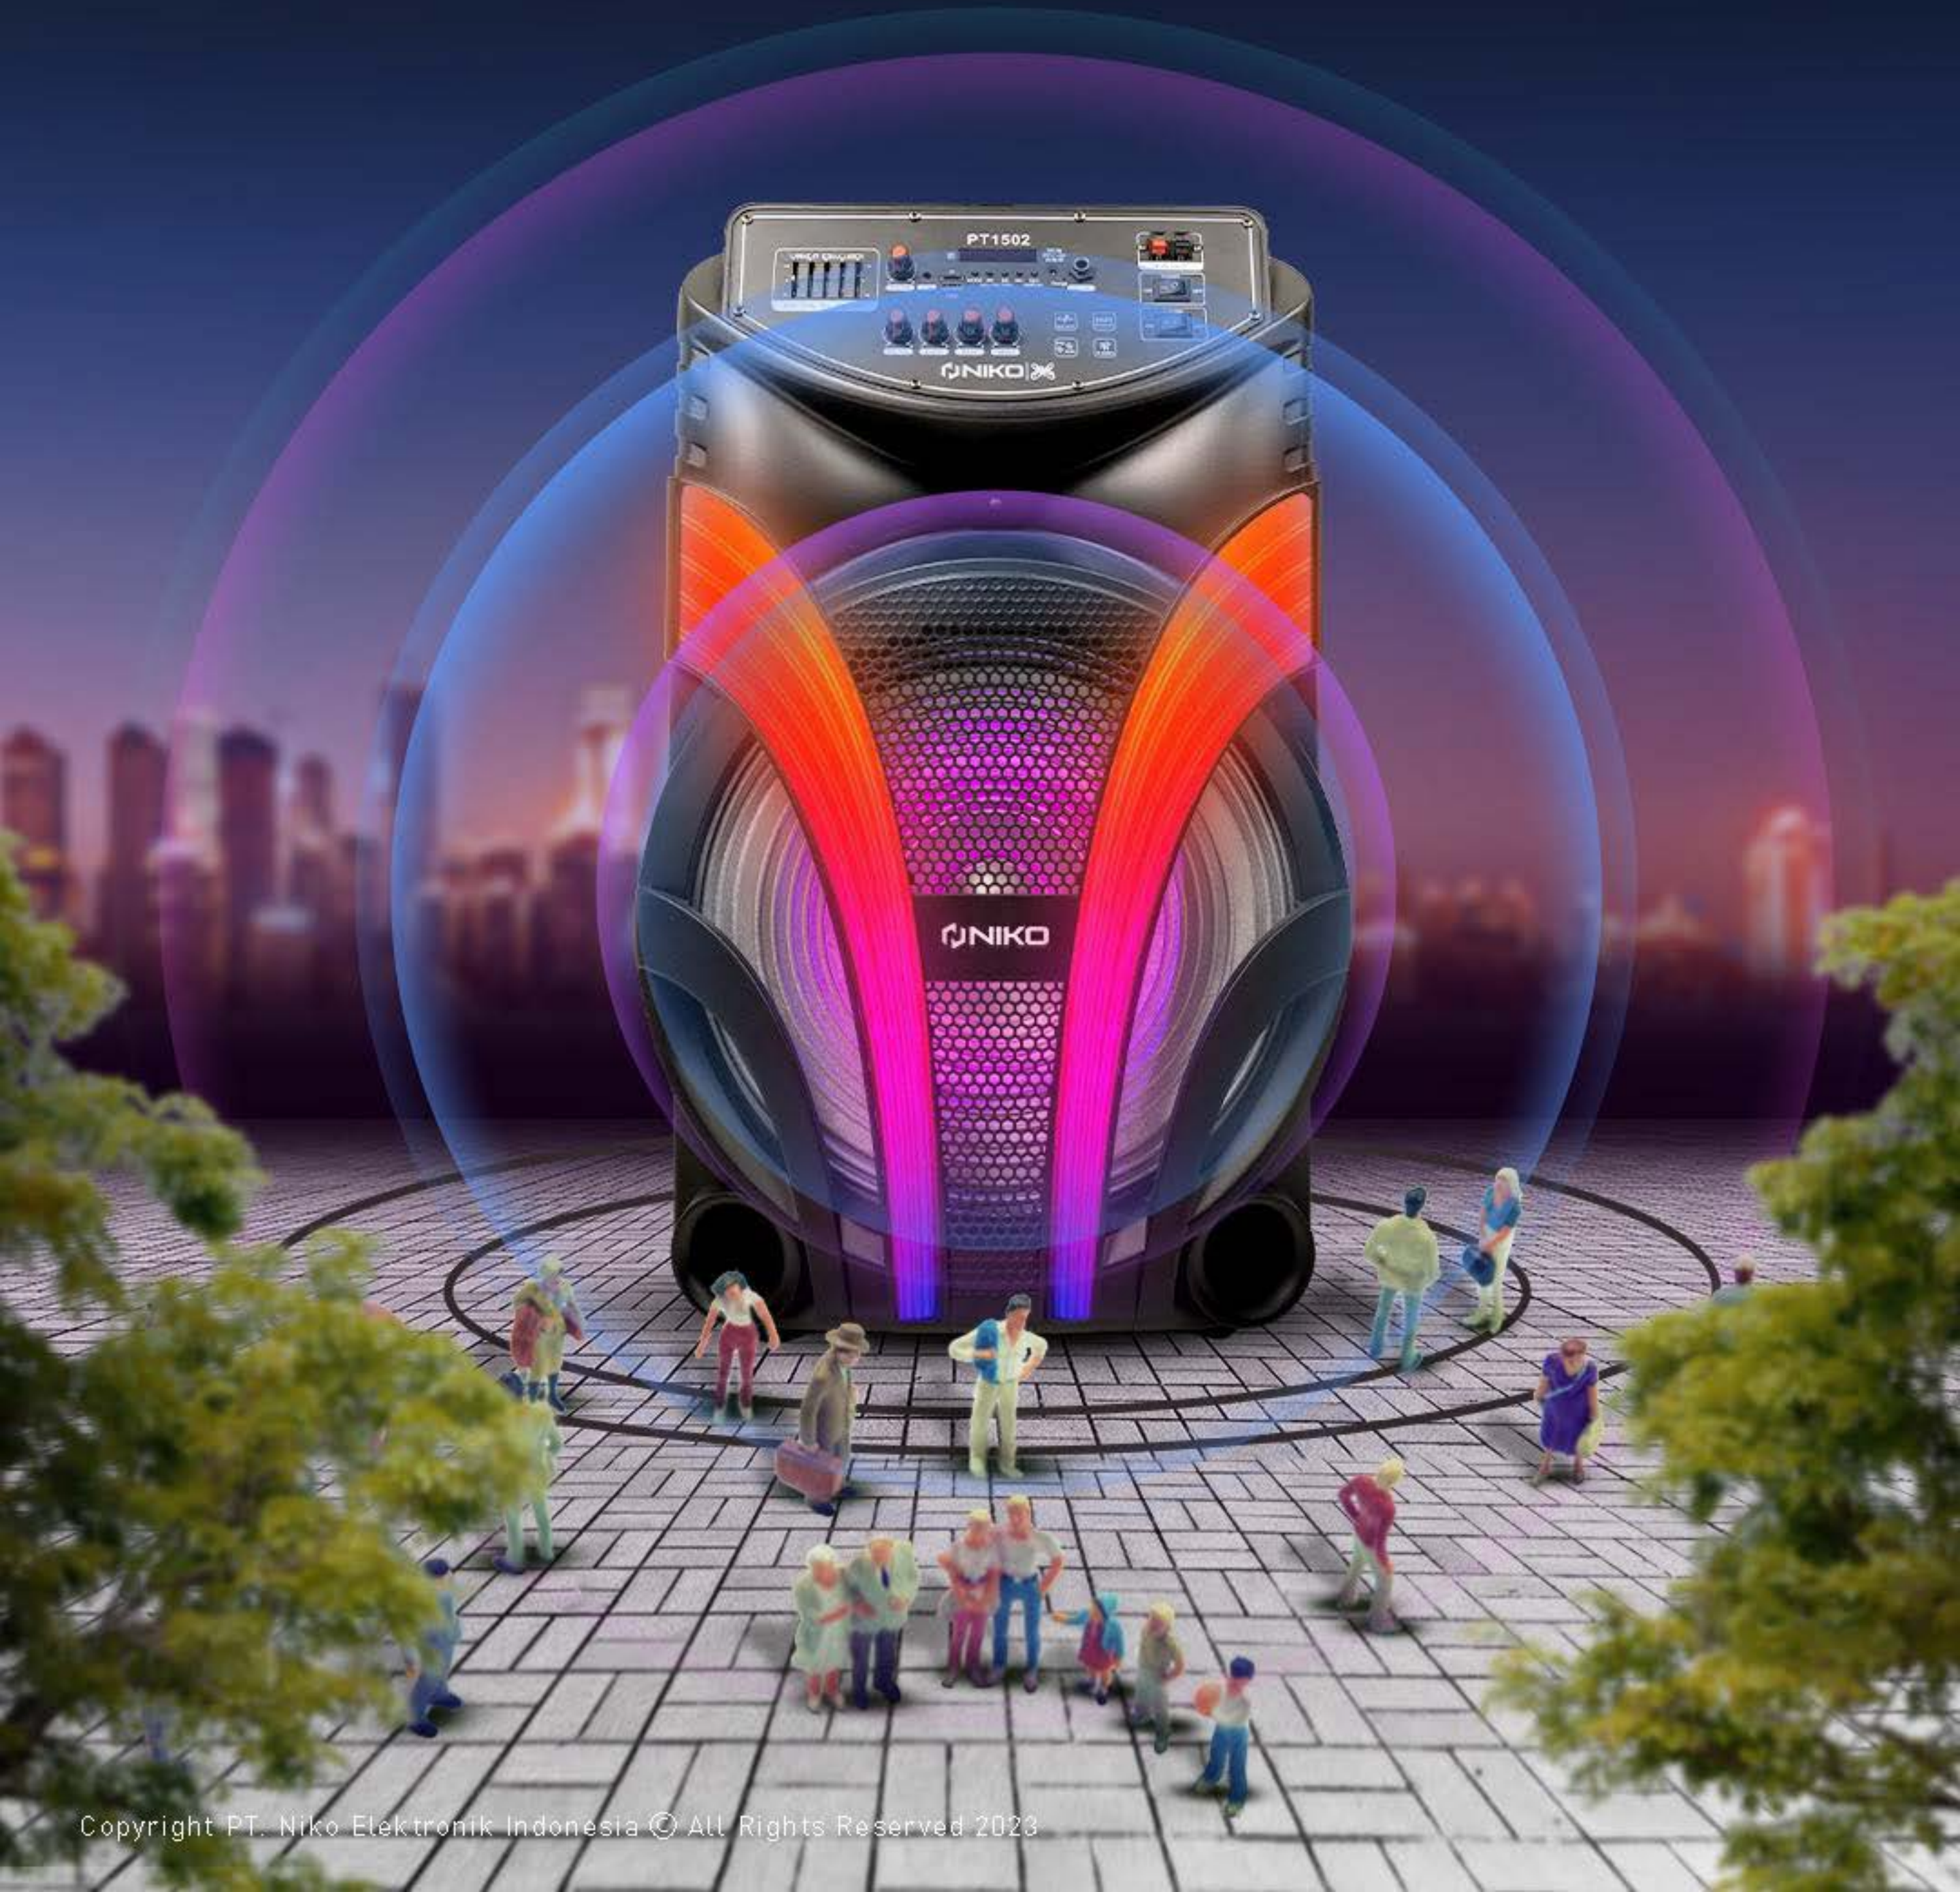

3600 mAh

DUAL MICROPHONE WITH BUILT-IN HOLDER

NOW YOU CAN SING ALONG WITH
TWICE THE MELODY AND JOY.

MIC PRIORITY

MAXIMIZE THE SOUND OF YOUR VOICE WITH MIC PRIORITY MODE

COVERING UP TO 2.000 M²

The sound is powerfull and can easily cover hundreds of people, making the bass deeper and the treble more surging.