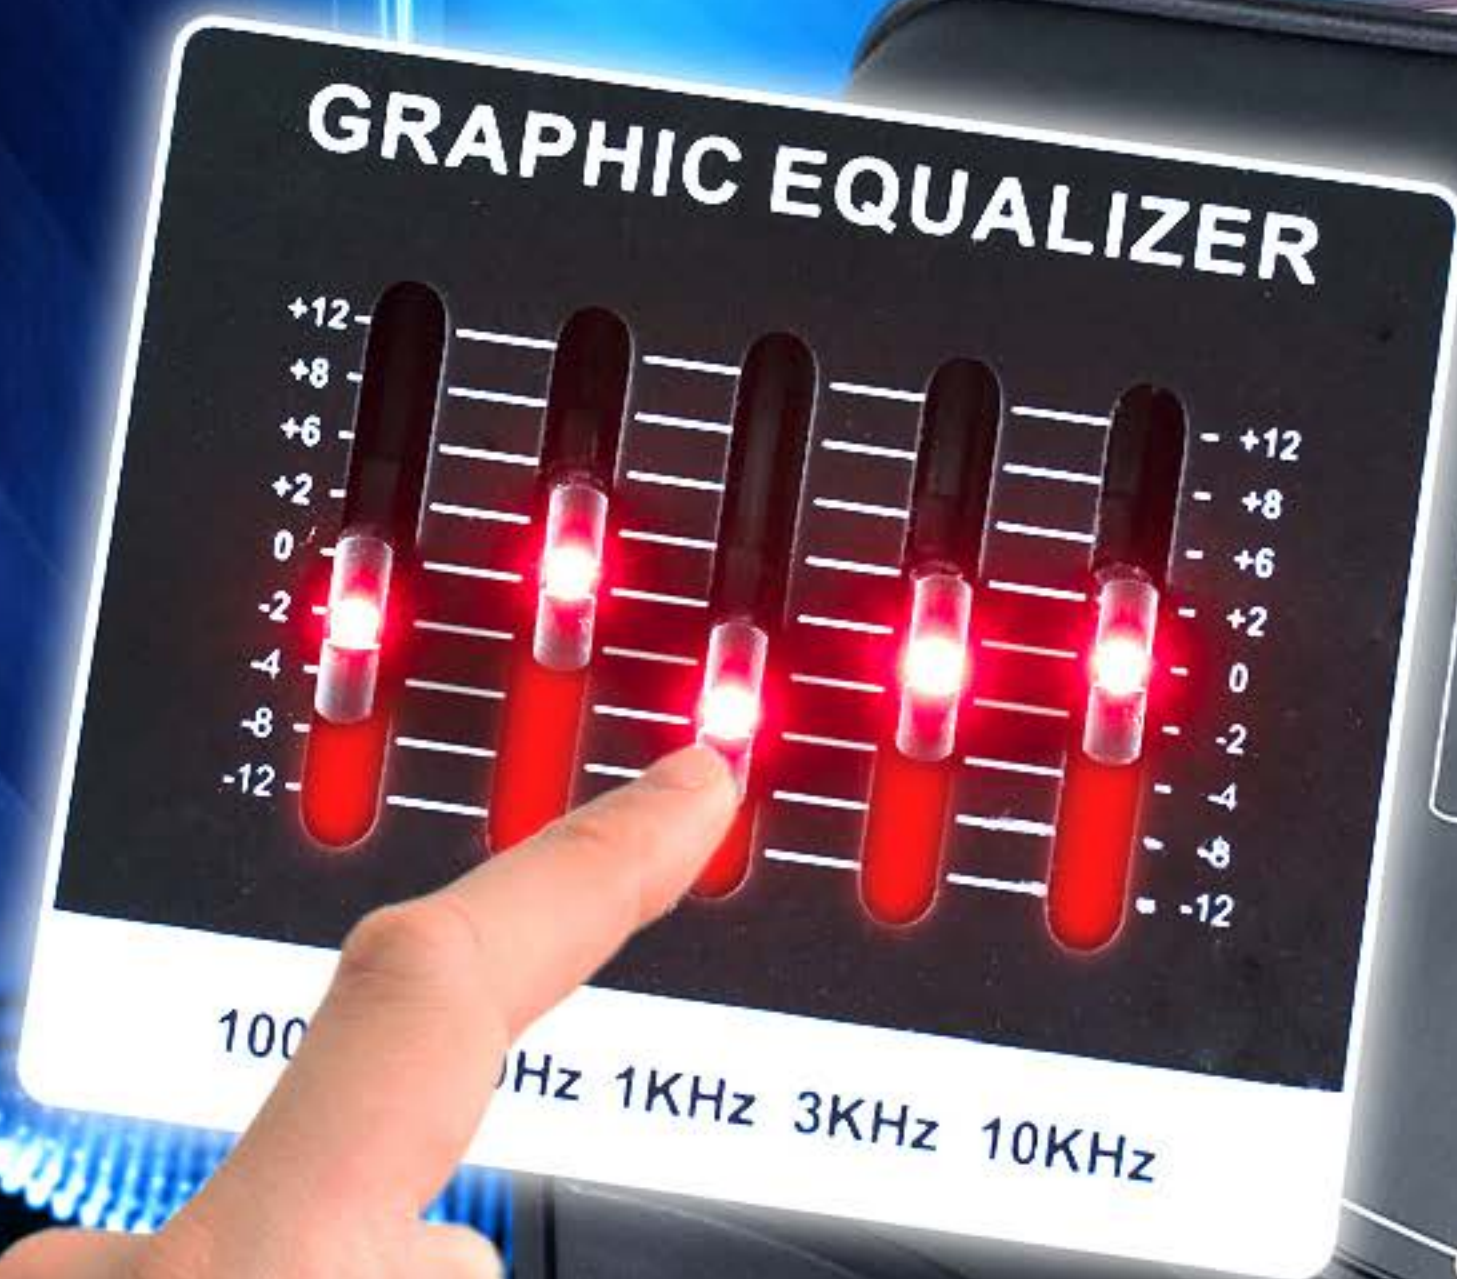

# MULTIFUNCTIONAL PRODUCT

LED  
DISPLAY

AUX  
INPUT

MIC  
INPUT

FLASH  
DRIVE

TF  
CARD